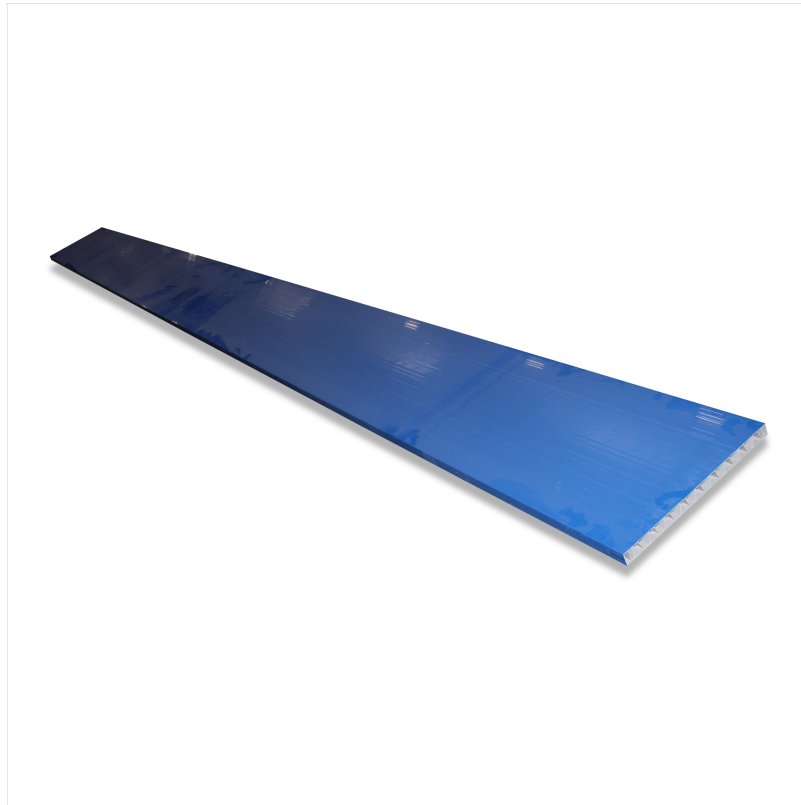

Pen profile 35x500-6500 blue closed

Article number: 65-97-8361

Dimensions

Length	6500.00 mm
Width	500.00 mm
Height	35.00 mm
Actual weight	29.250 kg