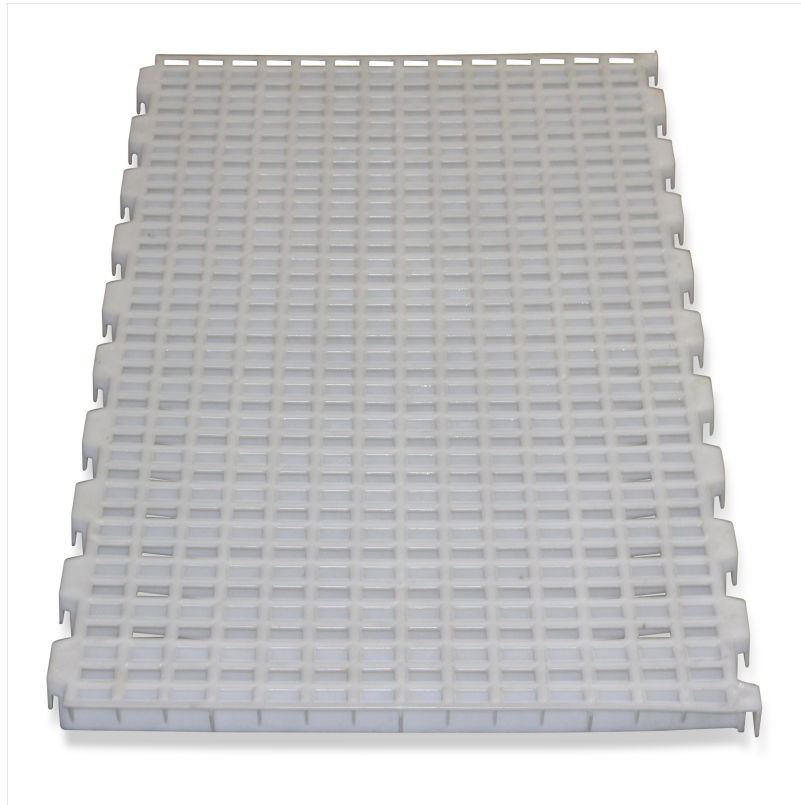

Plastic flooring 1208x500mm white for pullets

Article number: 36-00-3329

Dimensions

Length	1198.00 mm
Width	498.00 mm
Height	45.00 mm
Actual weight	2.412 kg